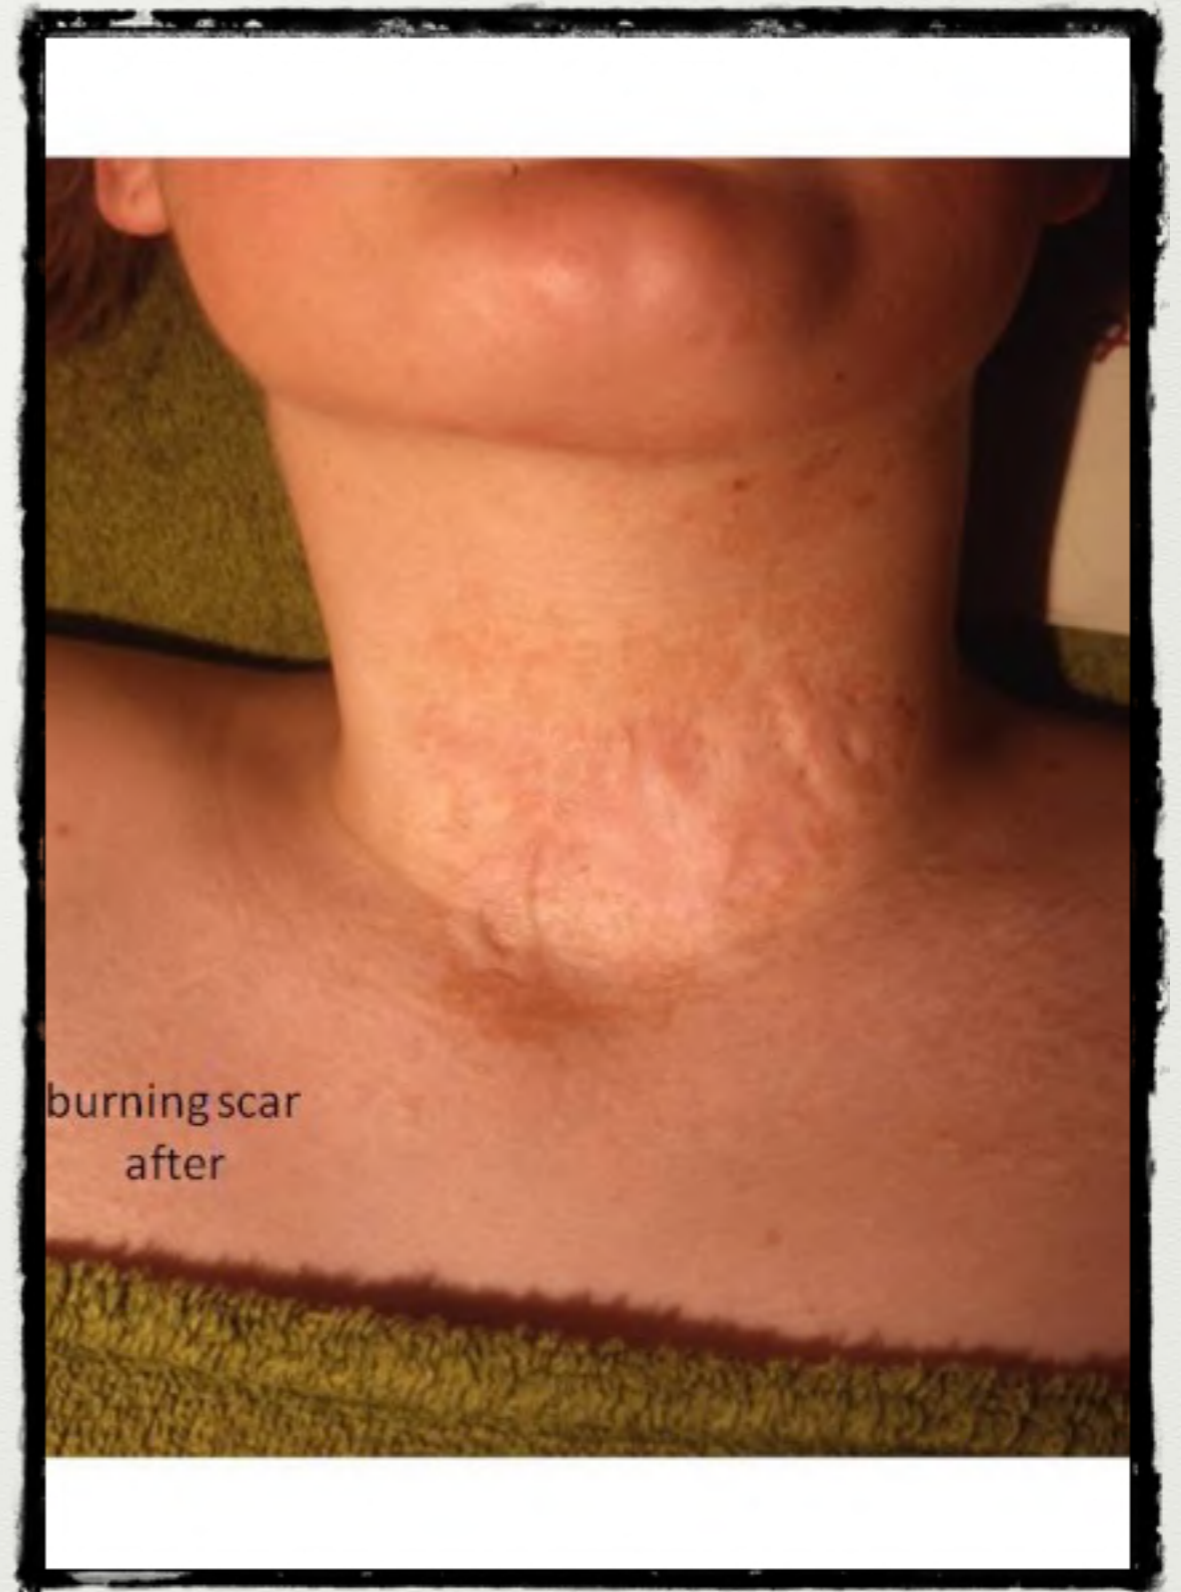

the way ahead...
a path of purpose

STRESS - THE MAJOR CAUSE OF
LIFESTYLE DISORDERS REQUIRES
REBALANCING THE AUTONOMIC
NERVOUS SYSTEM (ANS)

Hydrotherapy and Manual Lymphatic Drainage have
been proven to have a direct effect on the ANS