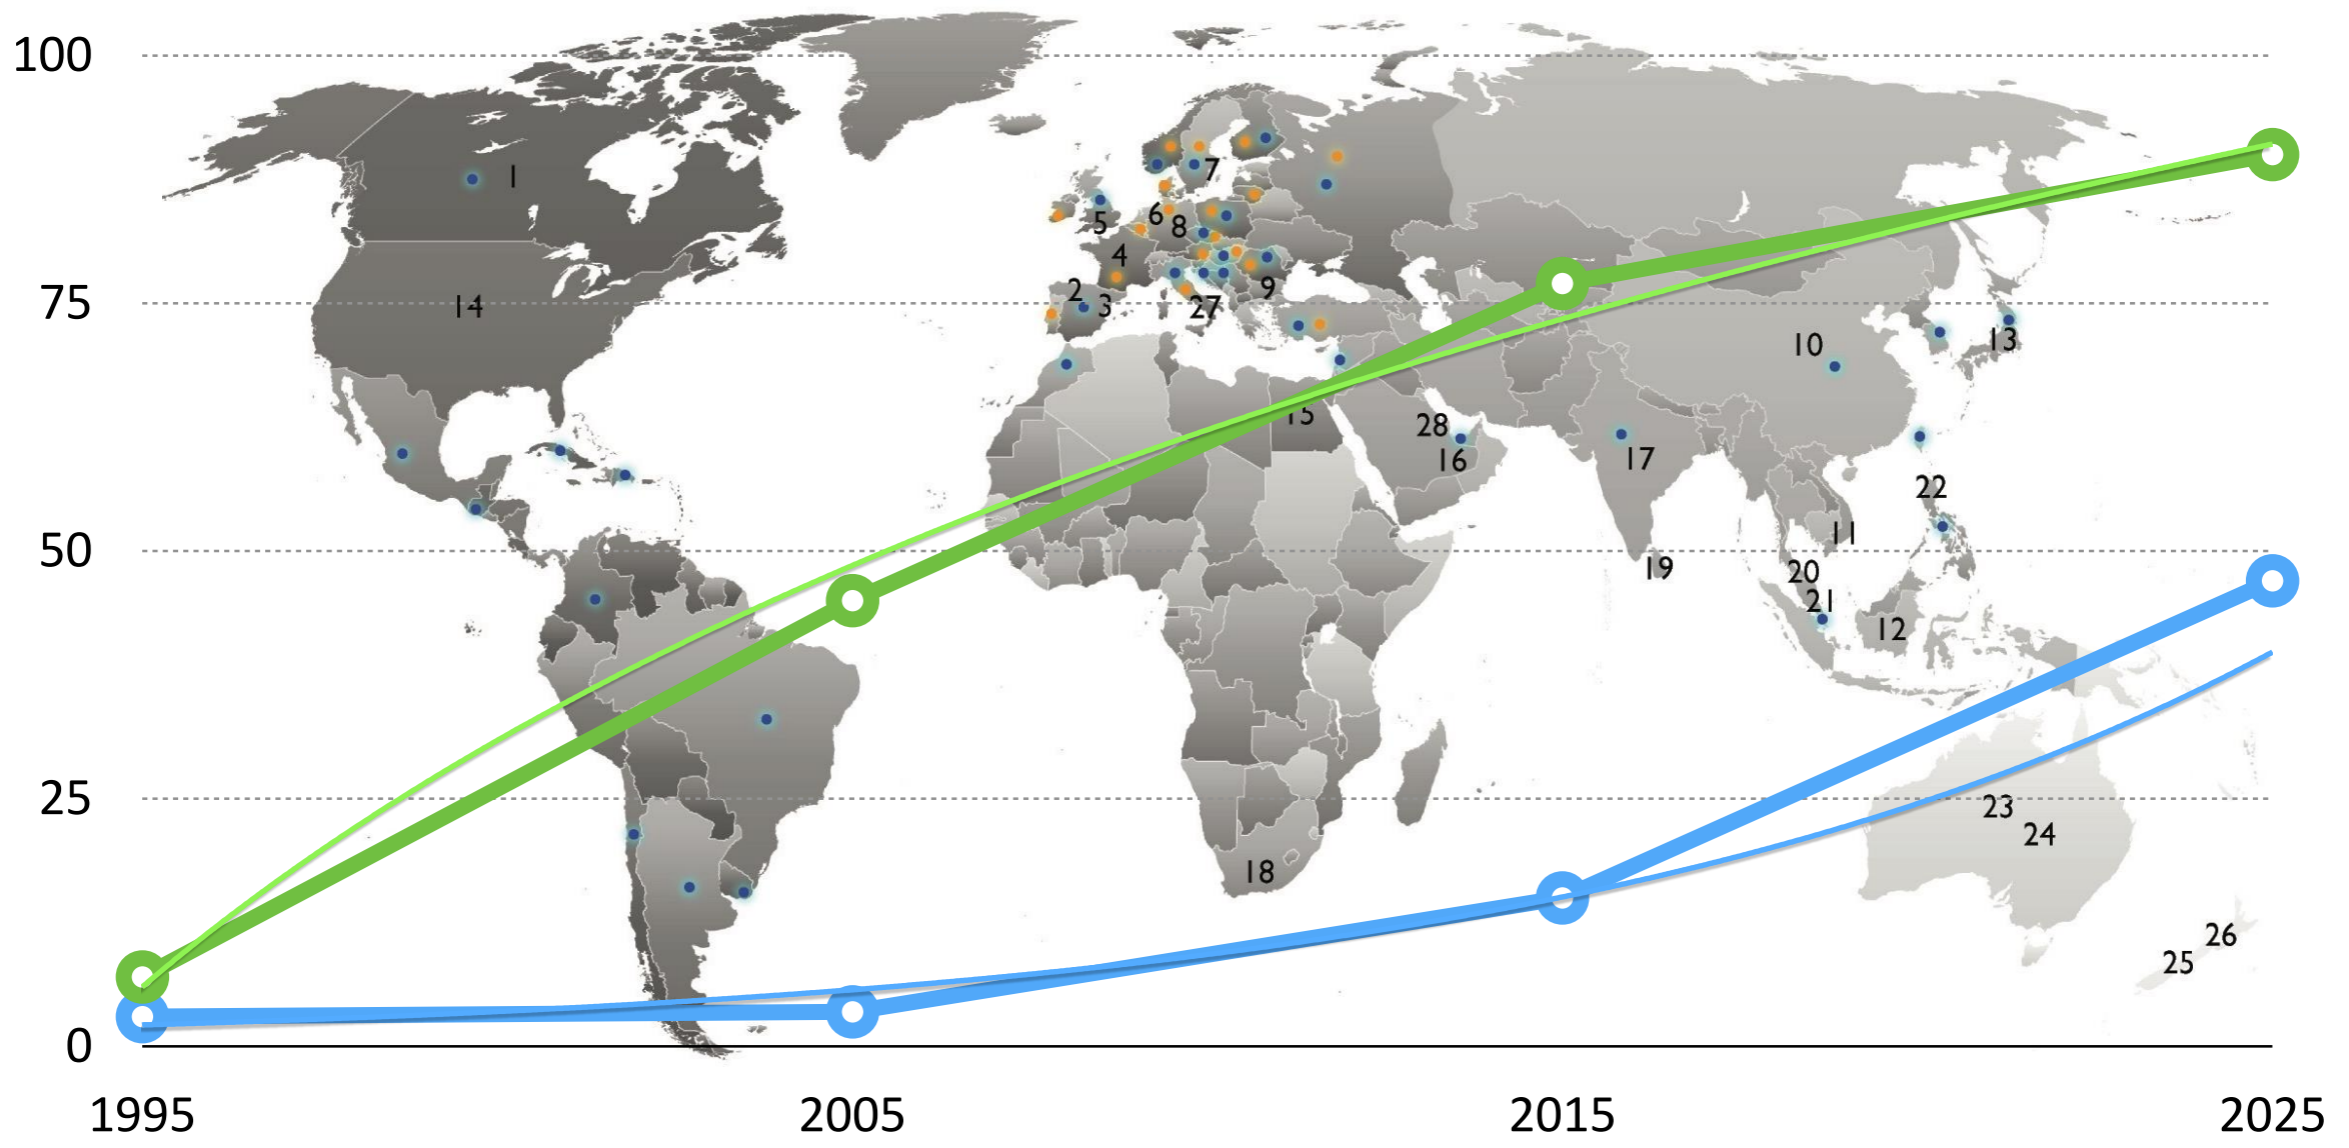

GLOBAL WELLNESS
SUMMIT 2017

Wellness Architecture: From Environmental Health to Human Wellbeing

Veronica Schreibeis Smith, CEO & Founding Principal,
Vera Iconica Architecture, U.S.

**SAVE THE
PLANET
HEAL
YOURSELF.**