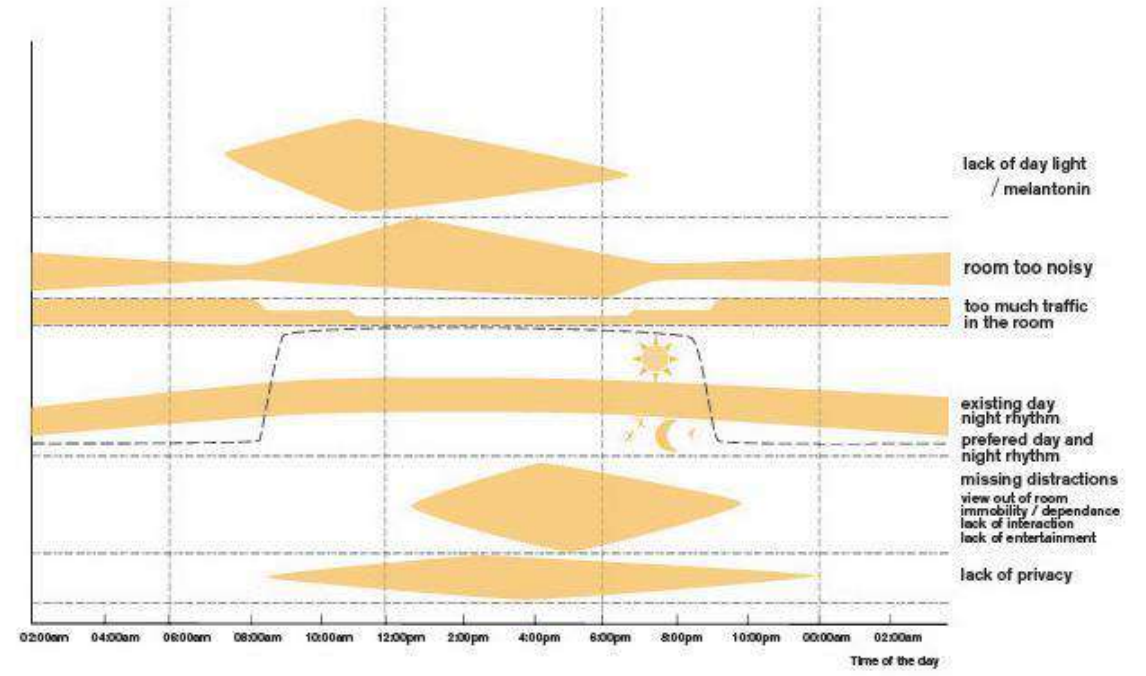

WELLNESS THROUGH DESIGN

A photograph of a hospital room, overlaid with a teal color. The room contains a hospital bed with white linens, a medical monitor on a stand, and various pieces of medical equipment. The text "HEALING ARCHITECTURE" is written in large, white, bold, sans-serif capital letters across the center of the image.

HEALING ARCHITECTURE

Noise level in an ICU

Disturbed melatonin secretion of ICU patients

Summary of relevant parameters for the design process

**Is there scientific proof for healing environments?
Design parameters (sound, light) scientifically tested**

Axonometry of the single bed set

**Adaptable scenography linked to vital body condition (blood pressure etc)
Physical Wellness through responsive environments**

NEW ICU UNIT, UNIVERSITY CLINIC CHARITÉ BERLIN