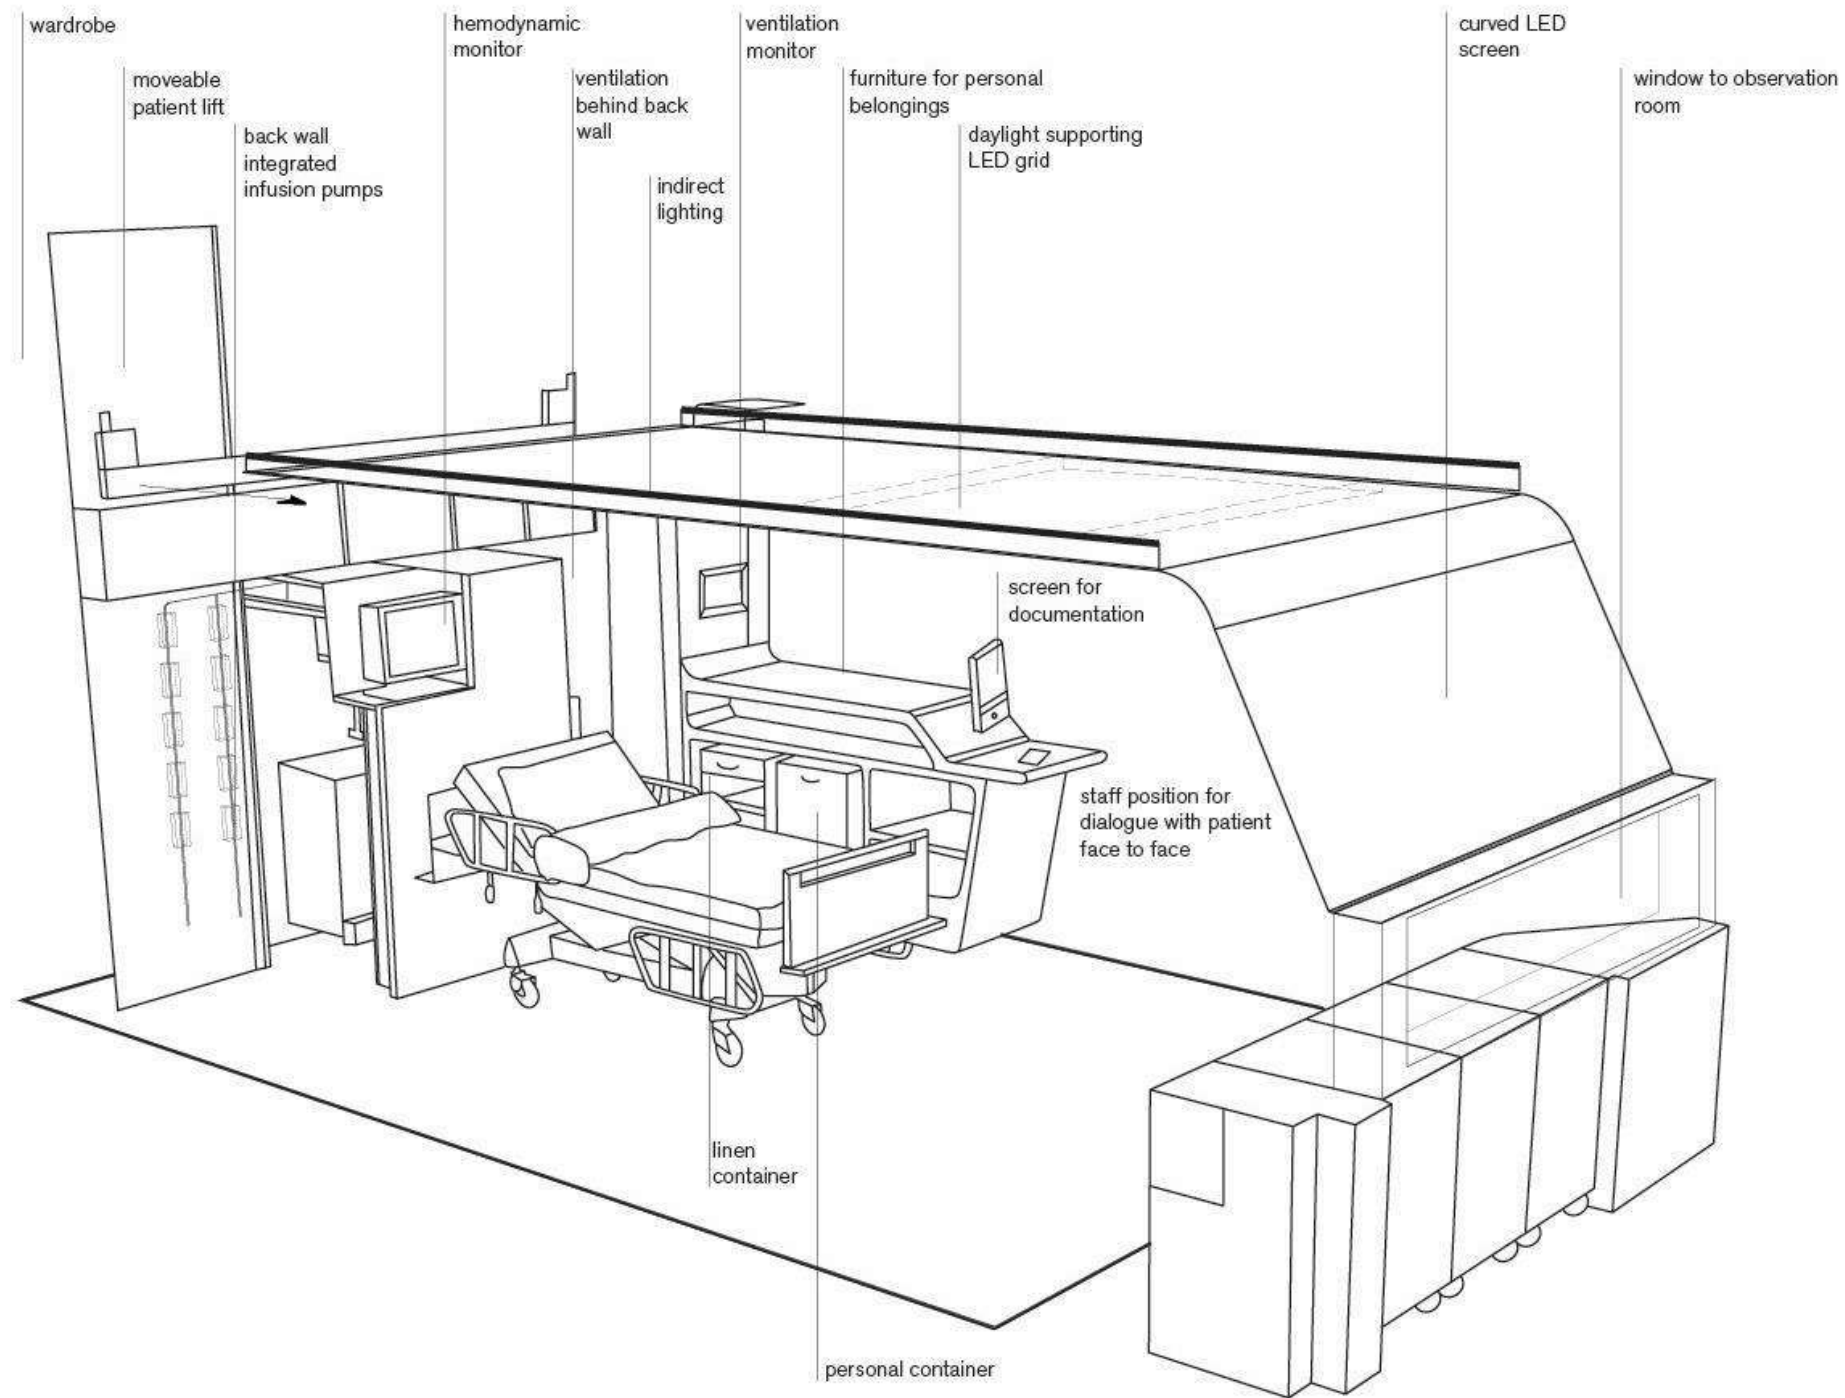

WELLNESS THROUGH DESIGN

A photograph of a hospital room, overlaid with a teal color. The room contains a hospital bed with white linens, a medical monitor on a stand, and various pieces of medical equipment. The text "HEALING ARCHITECTURE" is written in large, white, bold, sans-serif capital letters across the center of the image.

HEALING ARCHITECTURE

Noise level in an ICU

Disturbed melatonin secretion of ICU patients

Summary of relevant parameters for the design process

**Is there scientific proof for healing environments?
Design parameters (sound, light) scientifically tested**

Axonometry of the single bed set

**Adaptable scenography linked to vital body condition (blood pressure etc)
Physical Wellness through responsive environments**

NEW ICU UNIT, UNIVERSITY CLINIC CHARITÉ BERLIN