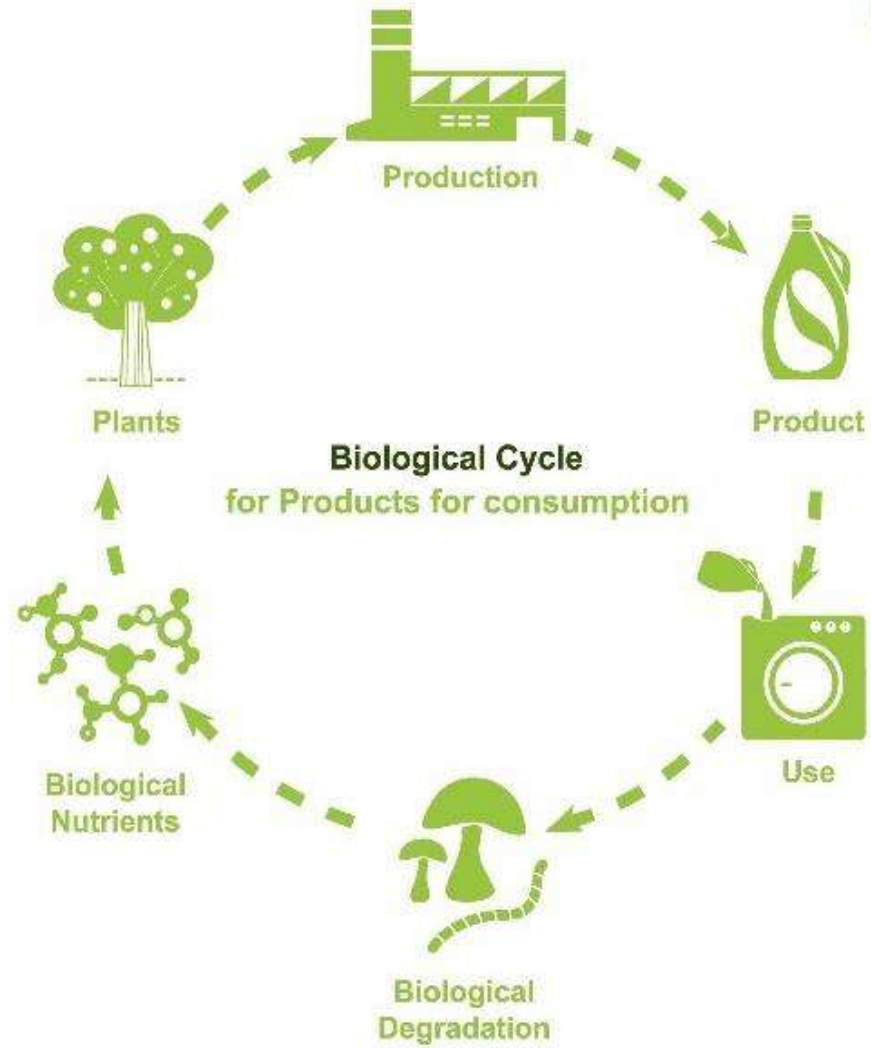

CRADLE 2 CRADLE