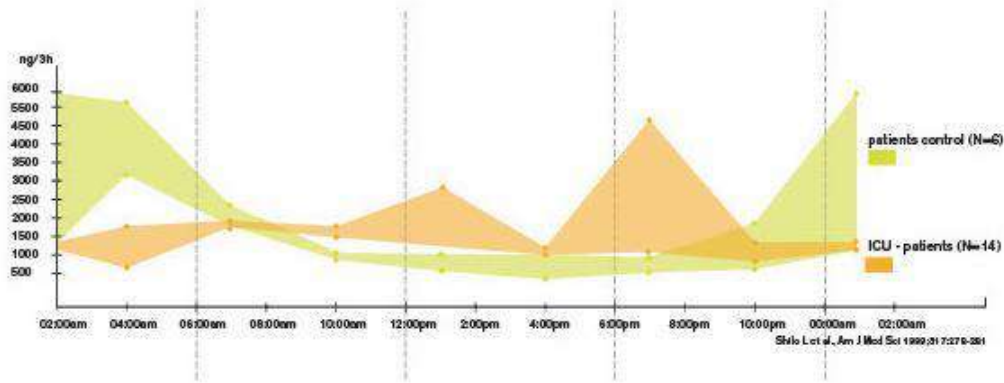

WELLNESS THROUGH DESIGN

A photograph of a hospital room, overlaid with a teal color. The room contains a hospital bed with white linens, a medical monitor on a stand, and various pieces of medical equipment. The text "HEALING ARCHITECTURE" is written in large, white, bold, sans-serif capital letters across the center of the image.

HEALING ARCHITECTURE

Noise level in an ICU

Disturbed melatonin secretion of ICU patients

Summary of relevant parameters for the design process

**Is there scientific proof for healing environments?
Design parameters (sound, light) scientifically tested**

Axonometry of the single bed set

**Adaptable scenography linked to vital body condition (blood pressure etc)
Physical Wellness through responsive environments**

NEW ICU UNIT, UNIVERSITY CLINIC CHARITÉ BERLIN