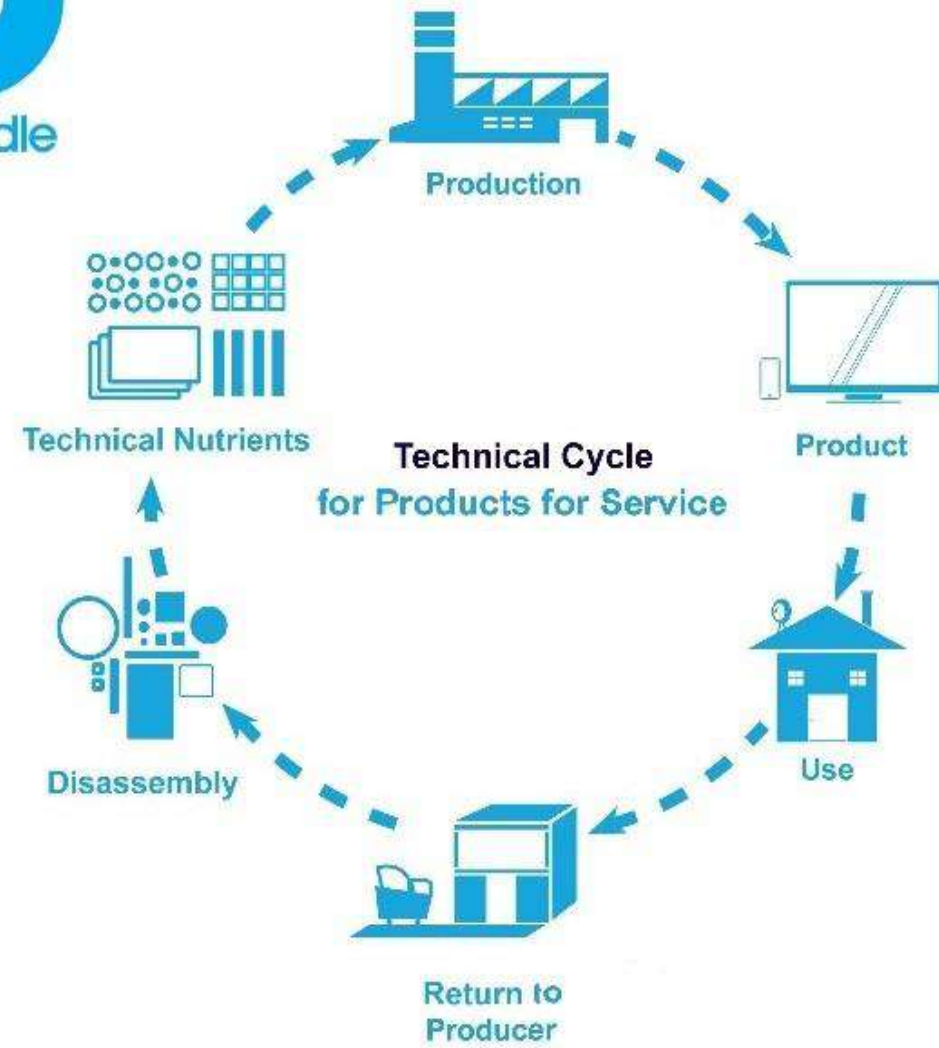

CRADLE 2 CRADLE