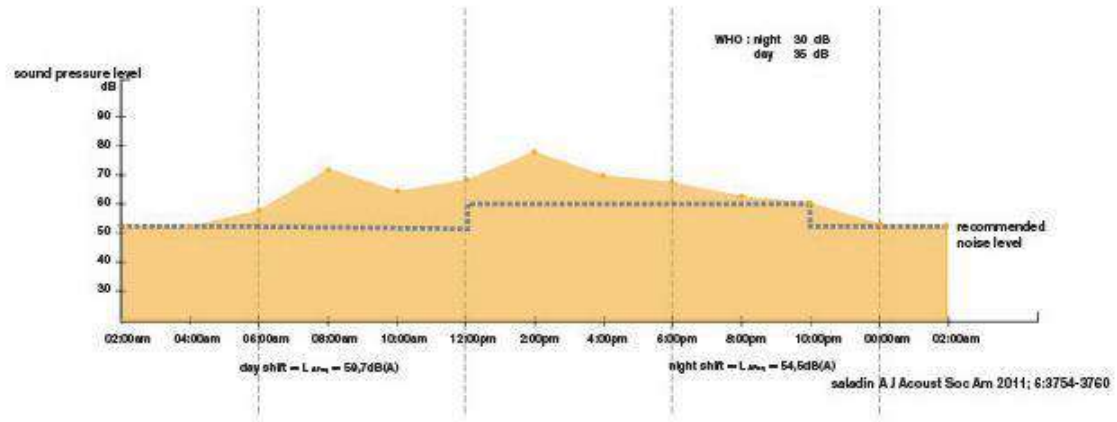

HEALING ARCHITECTURE

Noise level in an ICU

Disturbed melatonin secretion of ICU patients

Summary of relevant parameters for the design process

**Is there scientific proof for healing environments?
Design parameters (sound, light) scientifically tested**