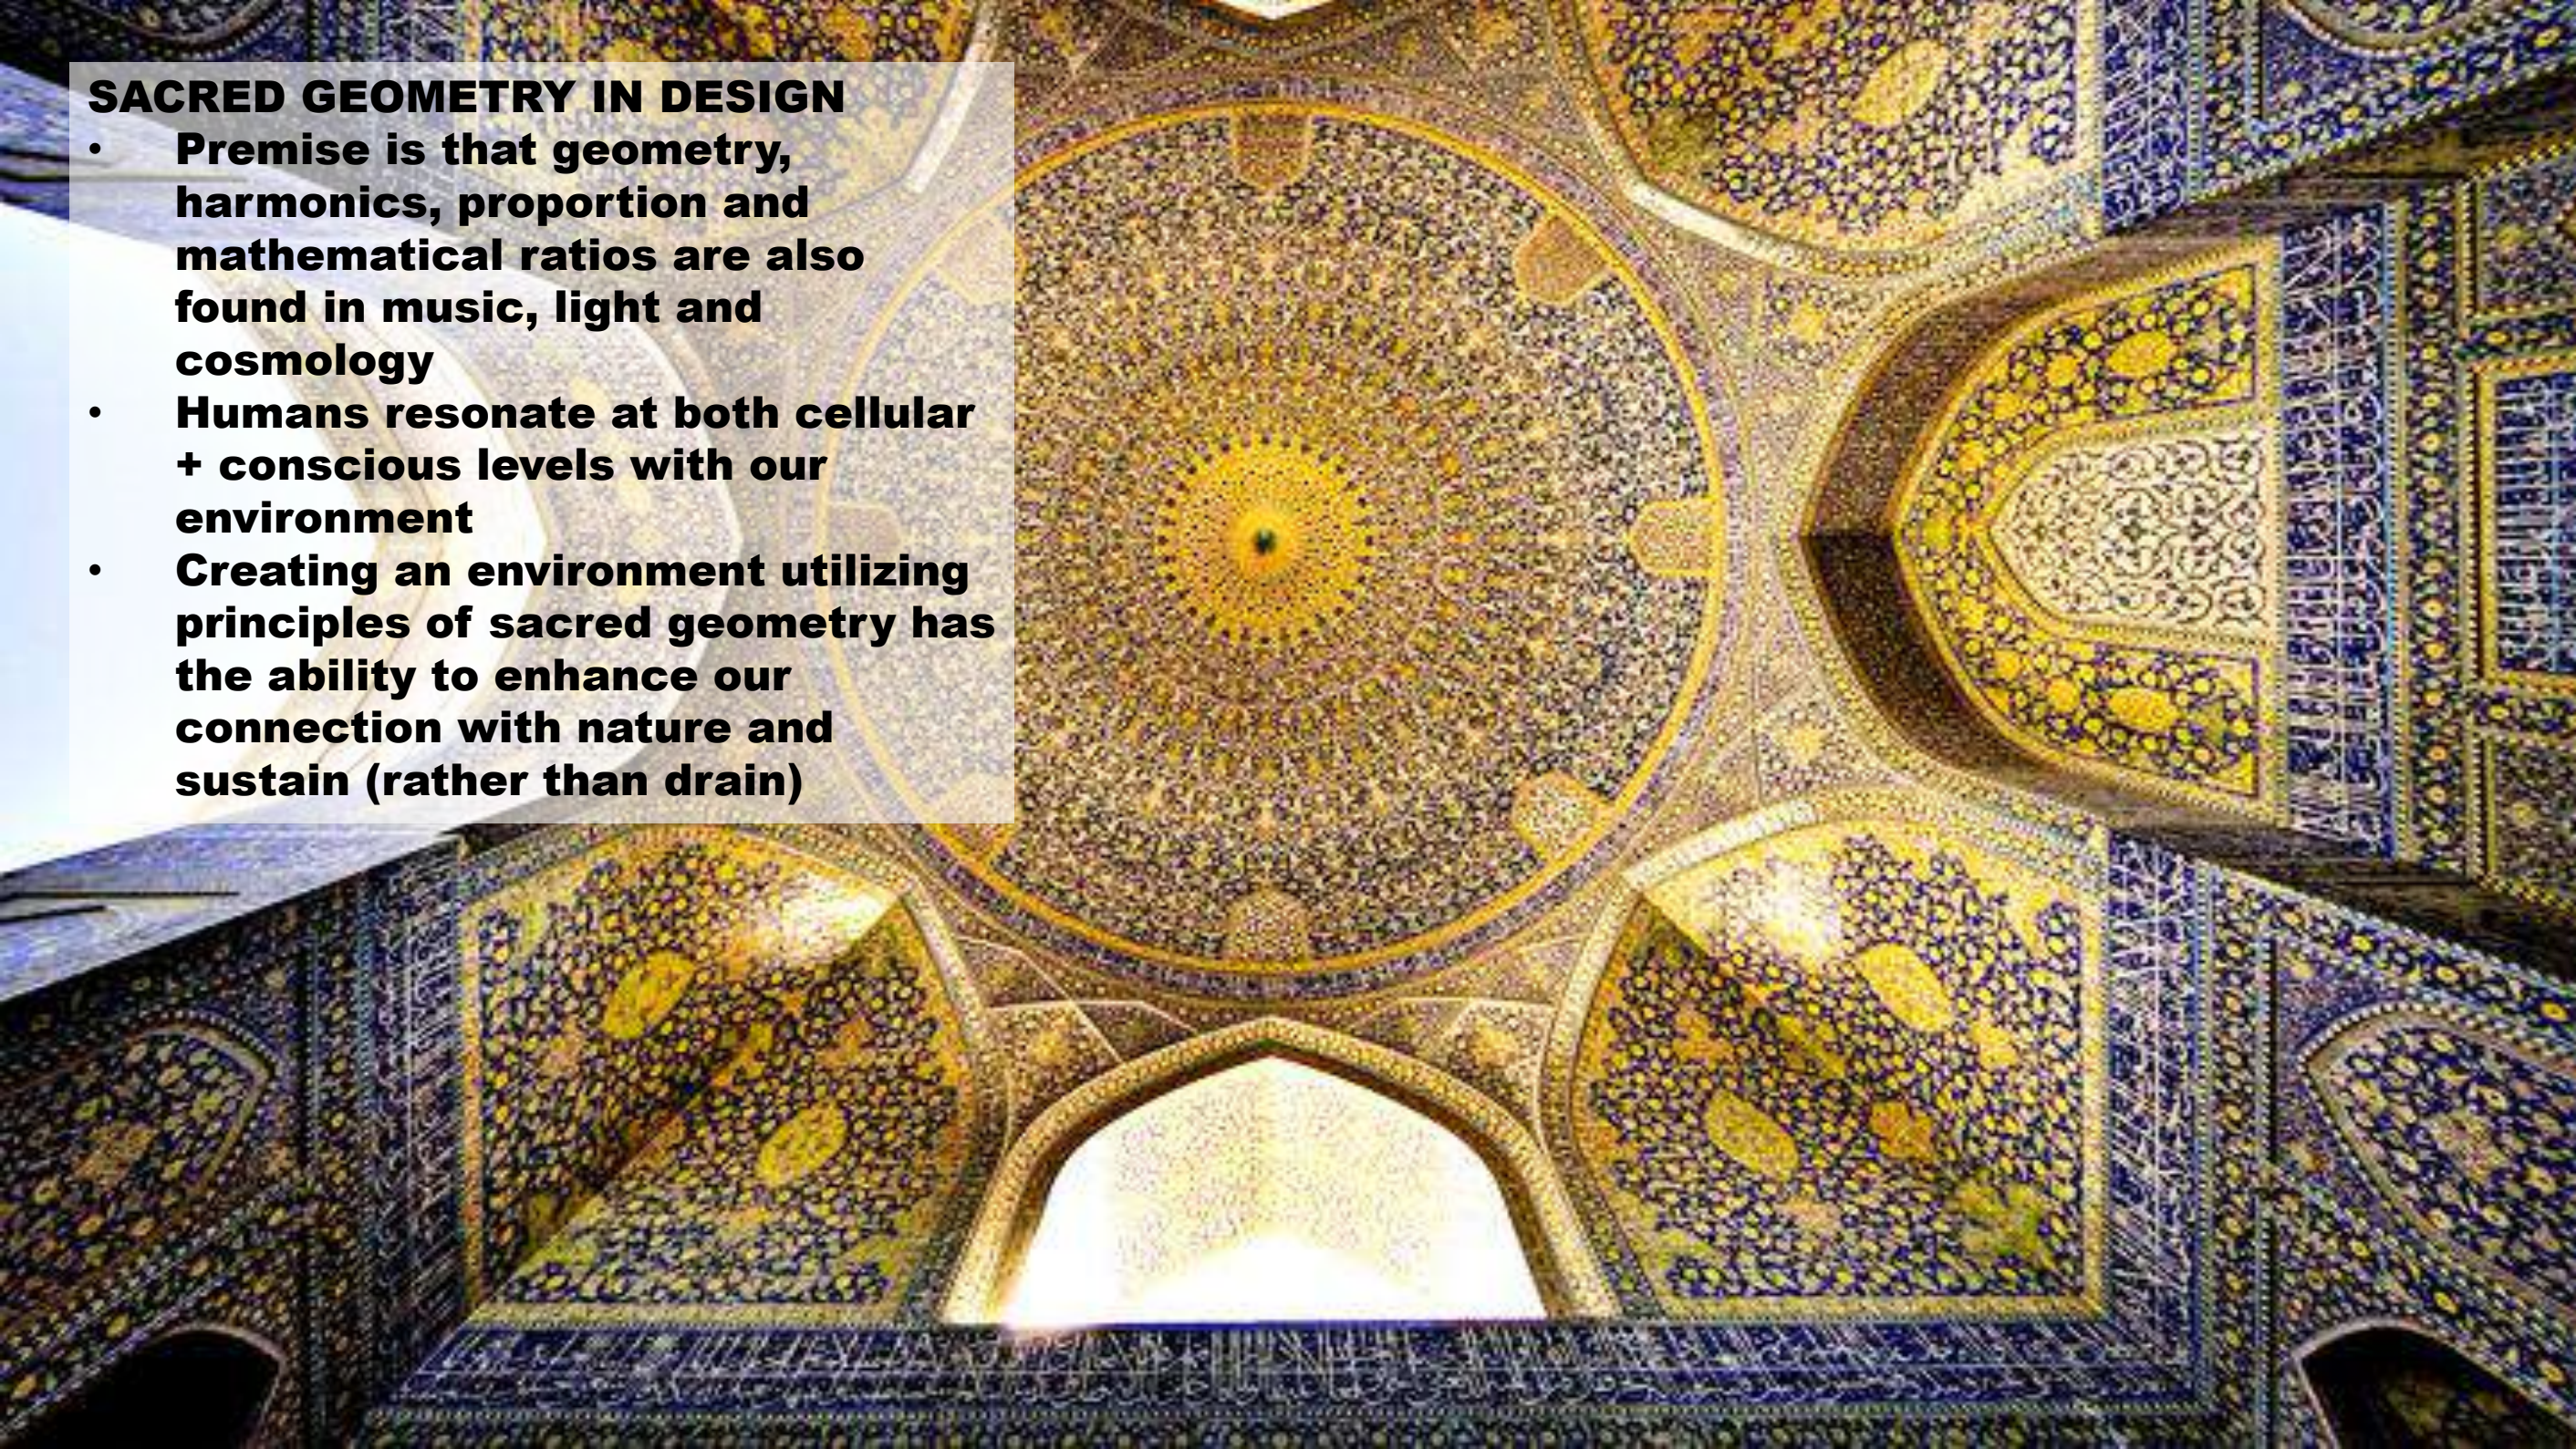

Wellness also means wellness within construction

SACRED GEOMETRY IN DESIGN

- **Premise is that geometry, harmonics, proportion and mathematical ratios are also found in music, light and cosmology**
- **Humans resonate at both cellular + conscious levels with our environment**
- **Creating an environment utilizing principles of sacred geometry has the ability to enhance our connection with nature and sustain (rather than drain)**